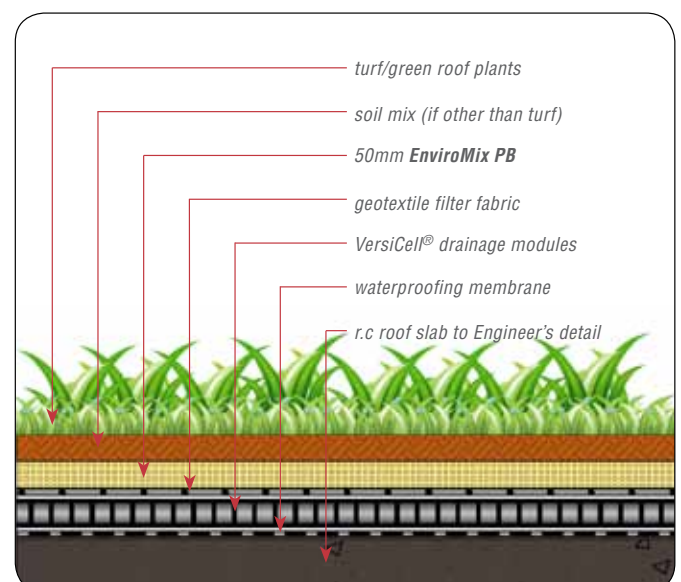

EnviroMix PB provides good thermal insulation which translates to greater energy efficiency and cost savings. Trials by an independent research institute in Singapore conclude that temperature differences of up to 20°C can be achieved by the installation of **EnviroMix PB** on the rooftop.

EnviroMix PB in modular form is easy to handle both for transportation and installation. Groundcover plants and shrubs may be planted to create green spaces instantly by adding between 50mm to 100mm of soil mix before planting. For planting of turf, simply lay the grasses directly over the **EnviroMix PB** and thus avoid mess from handling loose media. **EnviroMix PB** can also be used in potting mix as a soil conditioner to provide additional nutrients to the existing mix.

EnviroMix PB allows plant roots to penetrate and remains intact even after repeated watering. This enables the roots to establish firmly and form a structural mass with the **EnviroMix PB** that resists erosion, making it also suitable for planting on mild slopes.